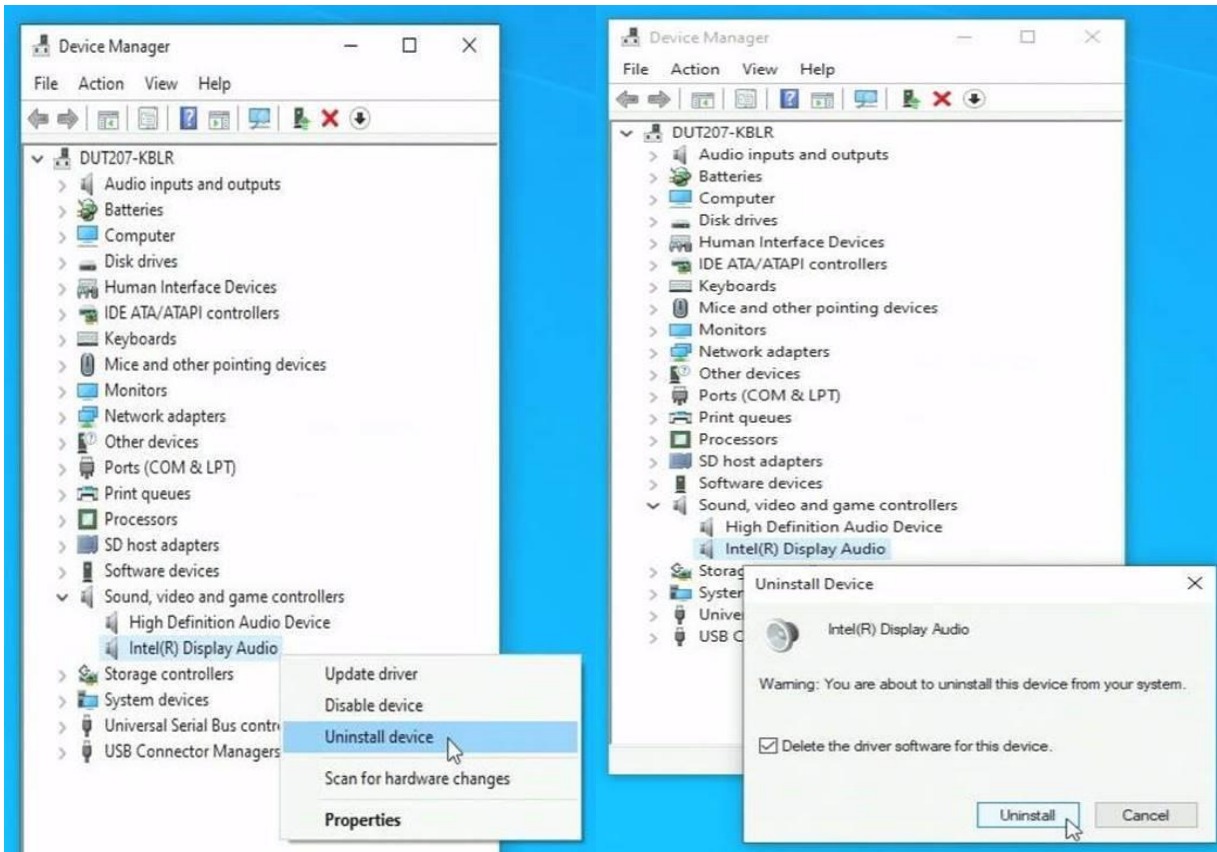

Installation Process

Intel Graphics and Display Audio Drivers Installed

Intel Graphics drivers from 27.20.100.8190 do not create "Add or remove programs" entry

Uninstalling Intel Graphics Driver

Uninstalling Intel Display Audio Driver