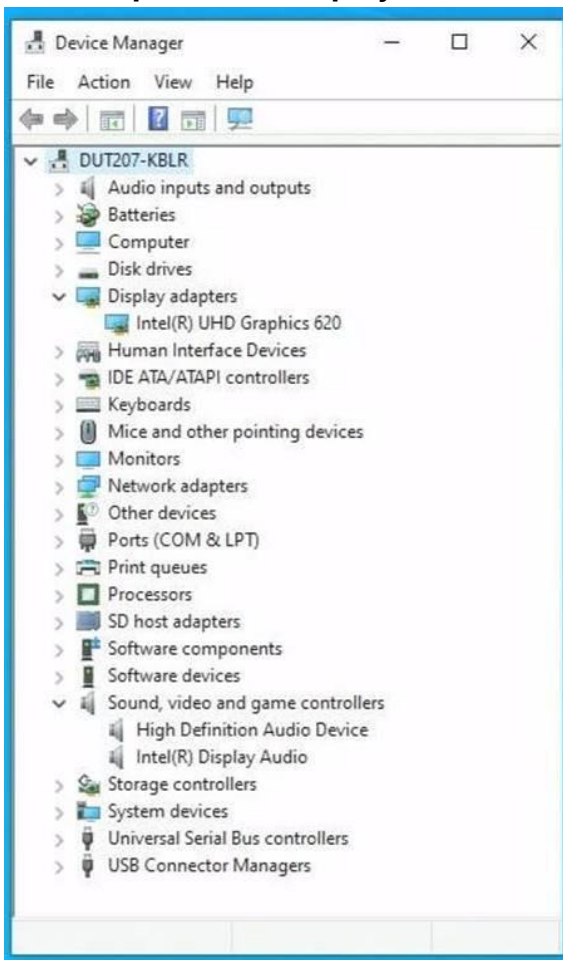

Intel Graphics and Display Audio Drivers Installed