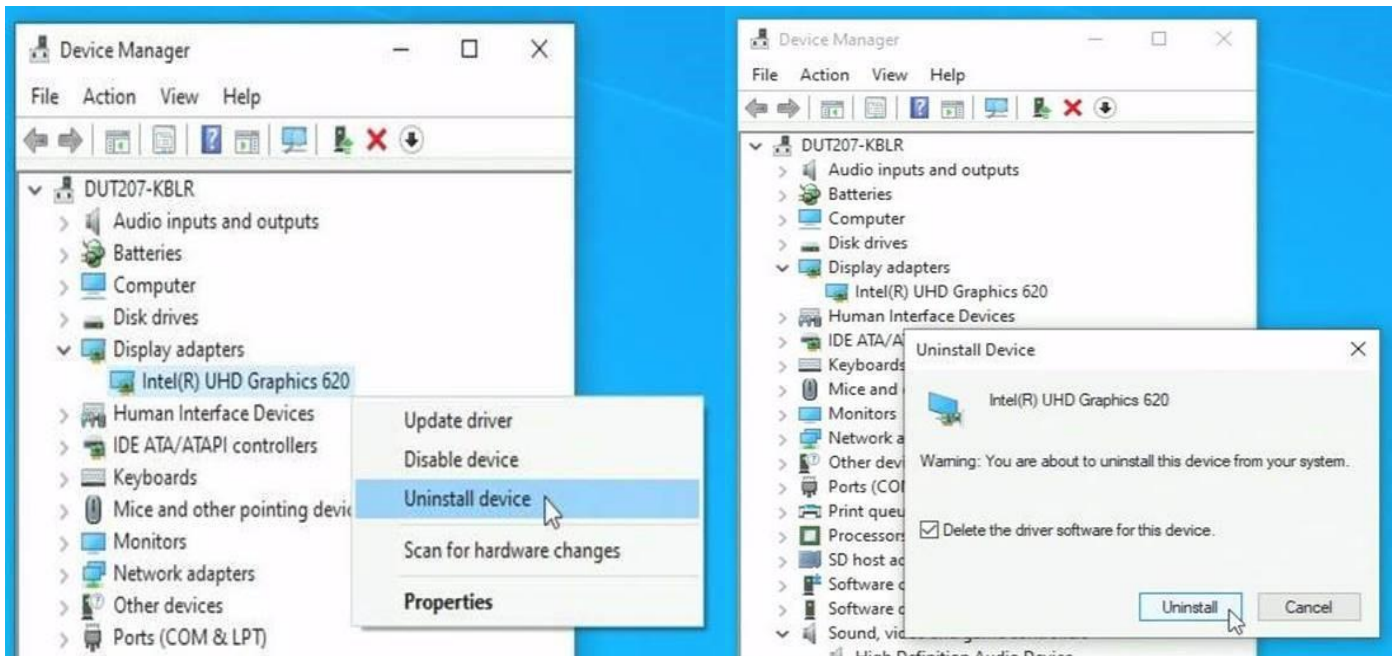

Installation Process

Intel Graphics and Display Audio Drivers Installed

Intel Graphics drivers from 27.20.100.8190 do not create "Add or remove programs" entry

Uninstalling Intel Graphics Driver

Uninstalling Intel Display Audio Driver