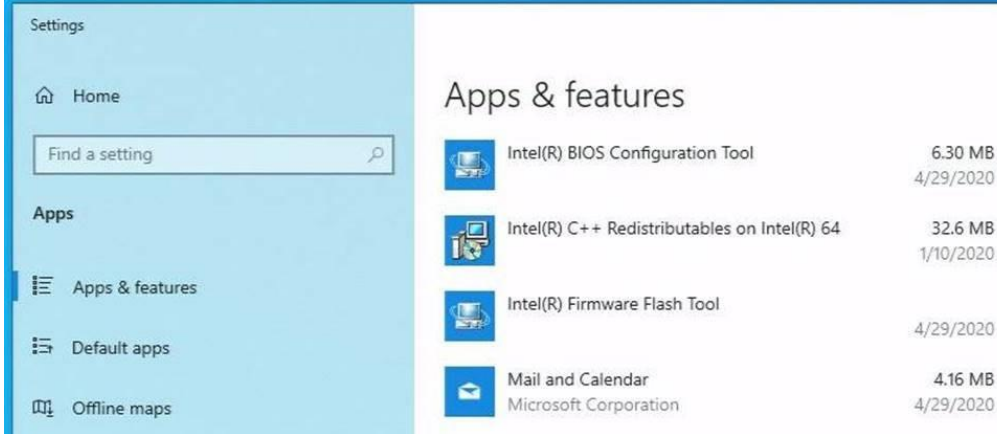

Intel Graphics drivers from 27.20.100.8190 do not create "Add or remove programs" entry